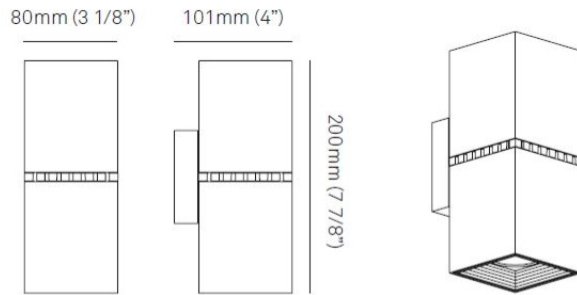

DAU DOUBLE SURFACE

D93195R9-

base number _____
Finish Options _____

1. To build a product code in our configurator select the specify button on the base model # product page
2. To build a manual product code on this datasheet choose from the options listed below in blue font and add the suffix to the base model #

GENERAL

Series: Dau _____
Subseries: Dau Double _____
Brand: Milan _____
Division: Design _____
Mounting Type: Surface _____
Mounting Location: Wall _____
Subcategory: Up/Down Light _____

PHYSICAL

Shape: Rectangle _____
Length (mm): 80 _____
Length (in): 3 1/8 _____
Height (mm): 200 _____
Depth (mm): 101 _____
Height (in): 7 7/8 _____
Depth (in): 4 _____
Extension (mm): 101 _____
Extension (in): 4 _____
Light Distribution: Direct / Indirect _____
Fixture Finish: [BAL](#) / [MWL](#) / [BSL](#) _____
Fixture Material: Extruded Aluminum _____

ELECTRICAL

Lamp Type: LED _____
Total Output Wattage (W): 18.6 _____
Dimming: Electronic Low Voltage Dimming _____
Input Voltage (V): 120 _____

LED

Number of LEDs: 2 _____
Color Temperature (°K): 3000 _____
Nominal Lumen (lm): 1912 _____
CRI: >90 CRI _____
Lamp Life (hrs): 50000 _____

OPTICAL

RATINGS AND CERTIFICATIONS

Certified By: Certified for North American Standards _____
IP rating: IP20 _____

J-Box cover plate
Included